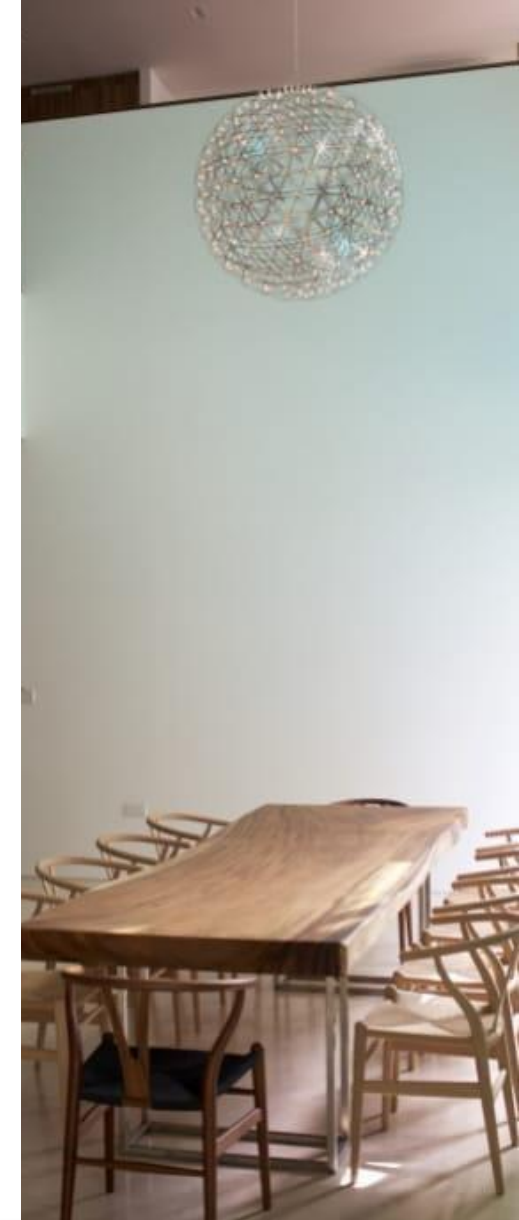

WOOD SLAB TOP TABLE SERIES

Suar Wood, Mindi Wood, Lychee Wood, etc.

SUAR WOOD SLAB TOP BENCH

Material : Solid Mindi Wood
Thickness : 5- 7 cm
Size : L 180-300 cm x W 35-45 cm
Packing : Foam + Carton Paper + Single
Face Paper
Finishing : Semi Glossy, Glossy

TEAK WOOD SLAB TOP BENCH

Material : Solid Teak Wood
Thickness : 5- 7 cm
Size : L 180-300 cm x W 35-45 cm
Packing : Foam + Carton Paper + Single
Face Paper
Finishing : Semi Glossy, Glossy

MINDI WOOD SLAB TOP BENCH

Material : Solid Mindi Wood
Thickness : 5- 8 cm
Size : L 180-300 cm x W 35-45 cm
Packing : Foam + Carton Paper + Single
Face Paper
Finishing : Semi Glossy, Glossy

Office Address:

Raya Sampora St. No. 74 Cilimus – Kuningan
West Java – Indonesia

Contact:

+62 232 615176
+62 232 8617541

+62 83820341312
info@palmaindonesia.com

@palmaindo

@palmaindonesia

@palmaindo

@palmaindonesia