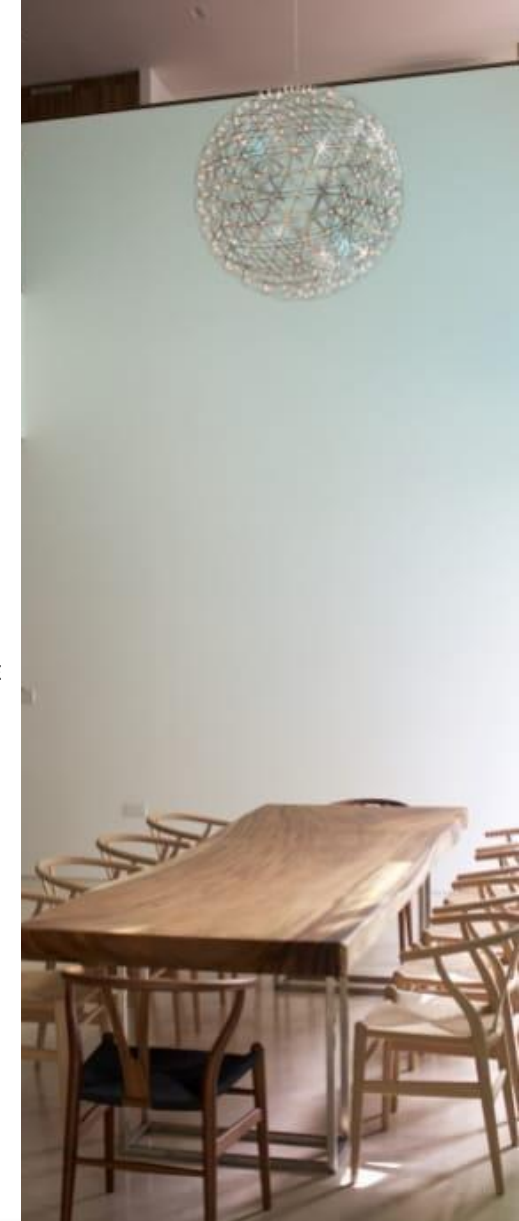

Office Address:

Raya Sampora St. No. 74 Cilimus – Kuningan
West Java – Indonesia

Contact:

+62 232 615176
+62 232 8617541

+62 83820341312
info@palmaindonesia.com

@palmaindo

@palmaindonesia

@palmaindo

@palmaindonesia